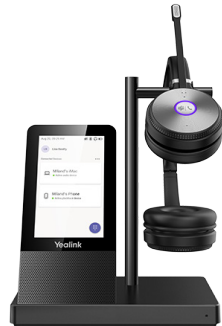

Yealink

WH67	WH66	WH63	WH62
<ul style="list-style-type: none"> • 4.0 inch (480 x 800) capacitive touch screen • 2-ports USB 3.0 hub • Wireless mobile phone charger • Crystal speakerphone • Supports busylight • Wireless range: up to 120m/394feet • Teams and Skype for Business compatible 	<ul style="list-style-type: none"> • 4.0 inch (480 x 800) capacitive touch screen • 2-ports USB 3.0 hub • Wireless mobile phone charger • Crystal speakerphone • Supports busylight • Wireless range: up to 160m/525feet • Teams and Skype for Business compatible 	<ul style="list-style-type: none"> • Yealink Acoustic Shield Technology • USB Connection • Ringer on the base • Supports busylight • Talking Time up to 8h • Wireless range: up to 120m/394feet • Teams and Skype for Business compatible 	<ul style="list-style-type: none"> • Boom arm adjustable: 320° • Yealink Acoustic Shield Technology • 2 Micro-USB connection • Ringer on the base • Supports busylight • Talking Time up to 14h (Dual)/13h (Mono) • Wireless range: up to 160m/525feet • Teams and Skype for Business compatible